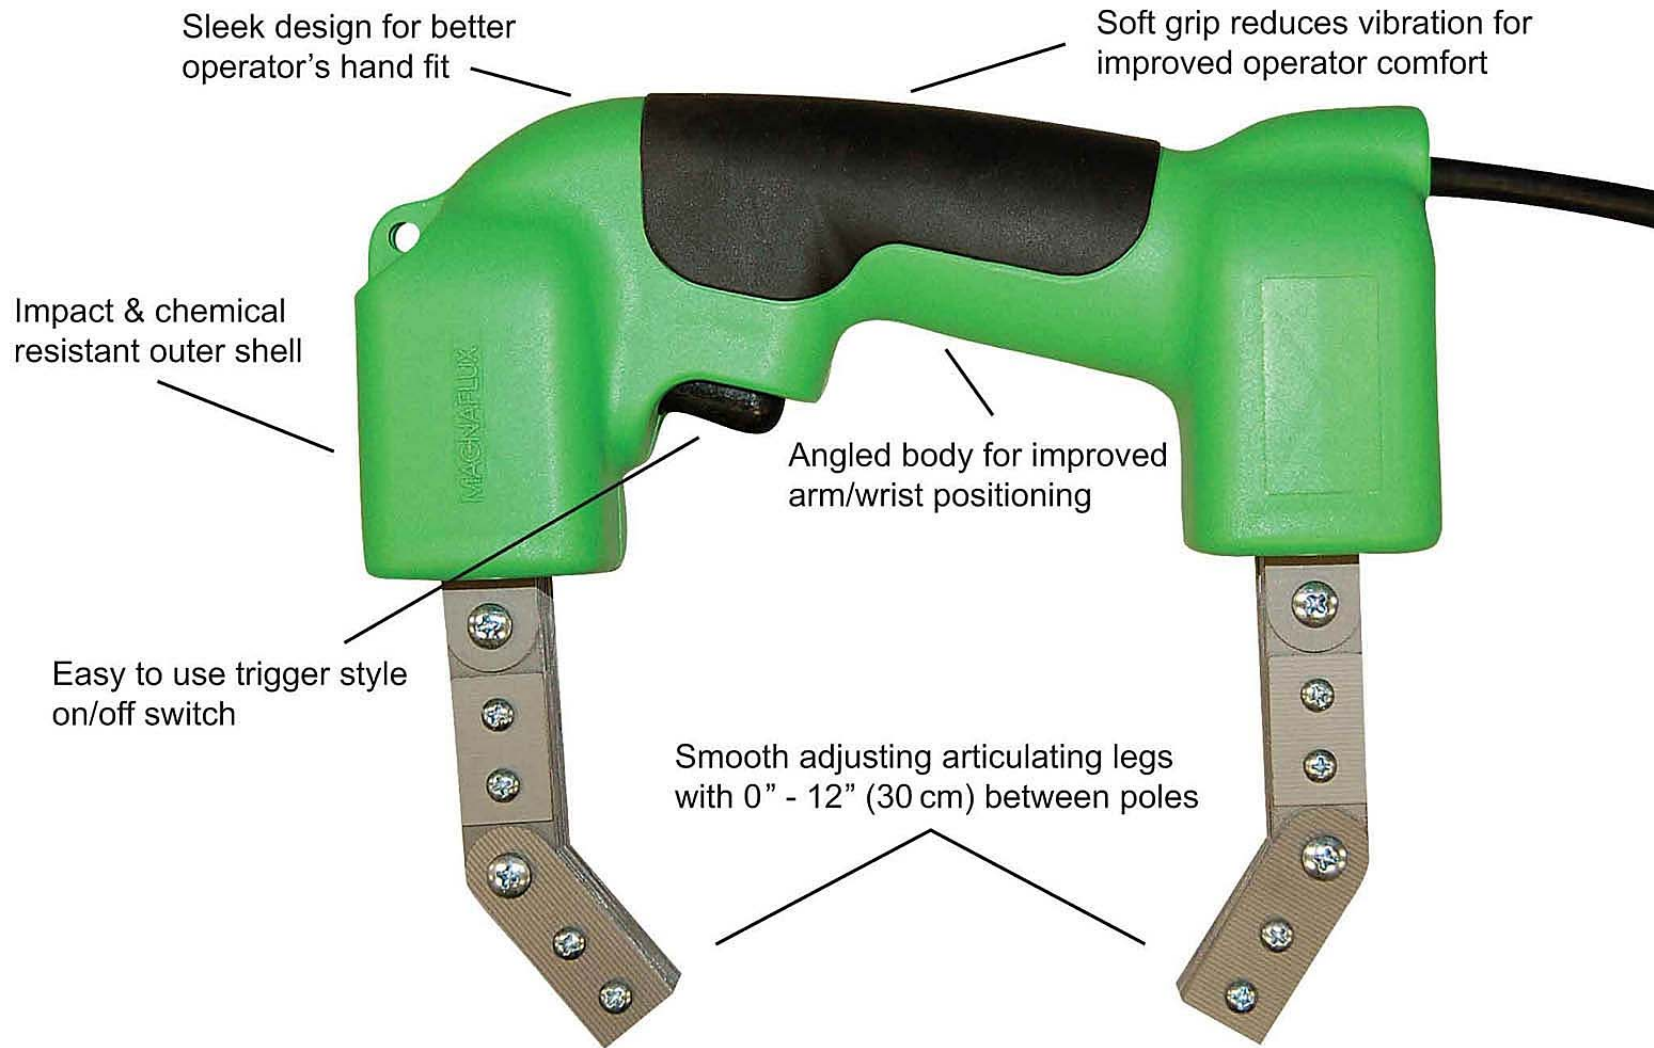

MAGNAFLUX Y-1 AC YOKE

4.56 lbs.

Feature	110/120 Volt	220/240 Volt
Current Draw	115v -60 Hz	230v - 50/60 Hz
Line Current	2.2 Amperes	1.6 Amperes
Yoke Weight	4.56 lbs.	4.56 lbs.
Cord Length	10 ft.	10 ft.
Leg Capacity	0" - 12" (0-30 cm) across poles	0" - 12" (0-30 cm) across poles